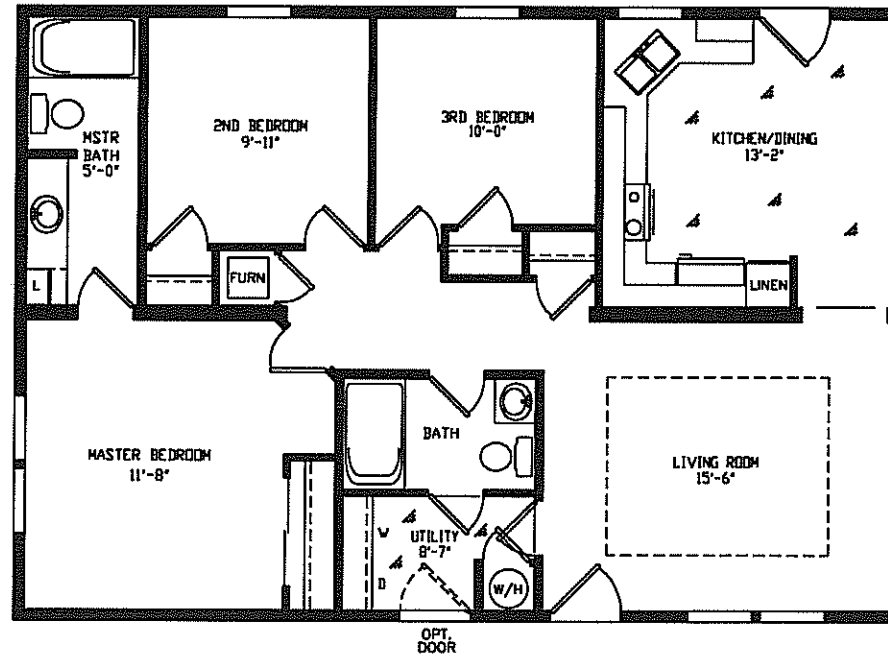

MAGNOLIA ELITE SERIES HUD CODE

ELITE 2840
27'-8" X 40' 1108 SQ FT
3 BEDROOM, 2 BATH