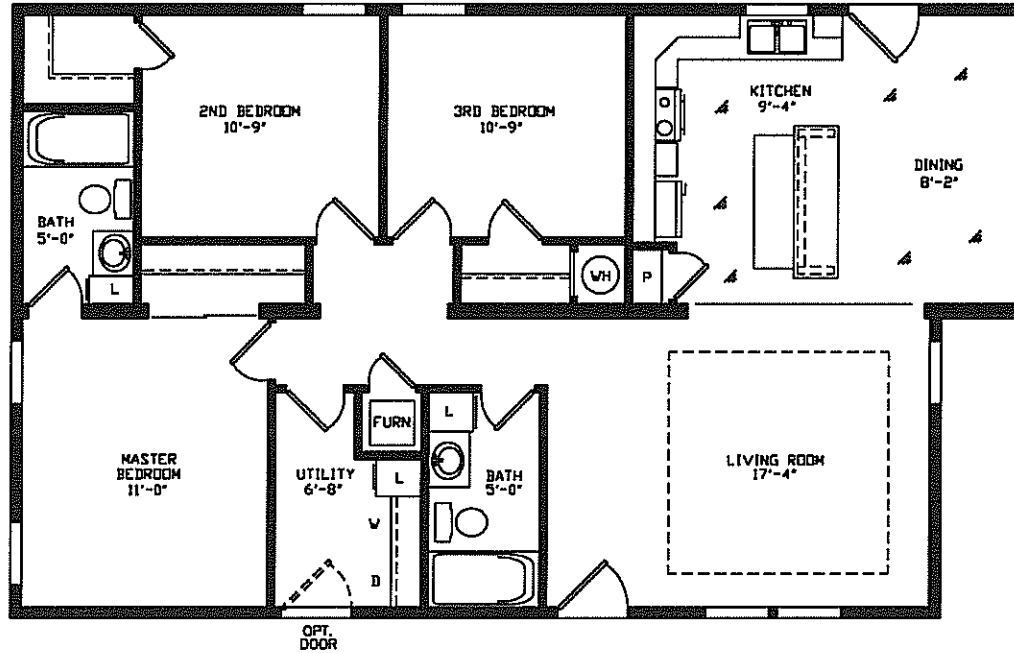

MAGNOLIA ELITE SERIES HUD CODE

ELITE 2842/46
27'-8" X 42'/46' 1219 SQ FT
3 BEDROOM, 2 BATH