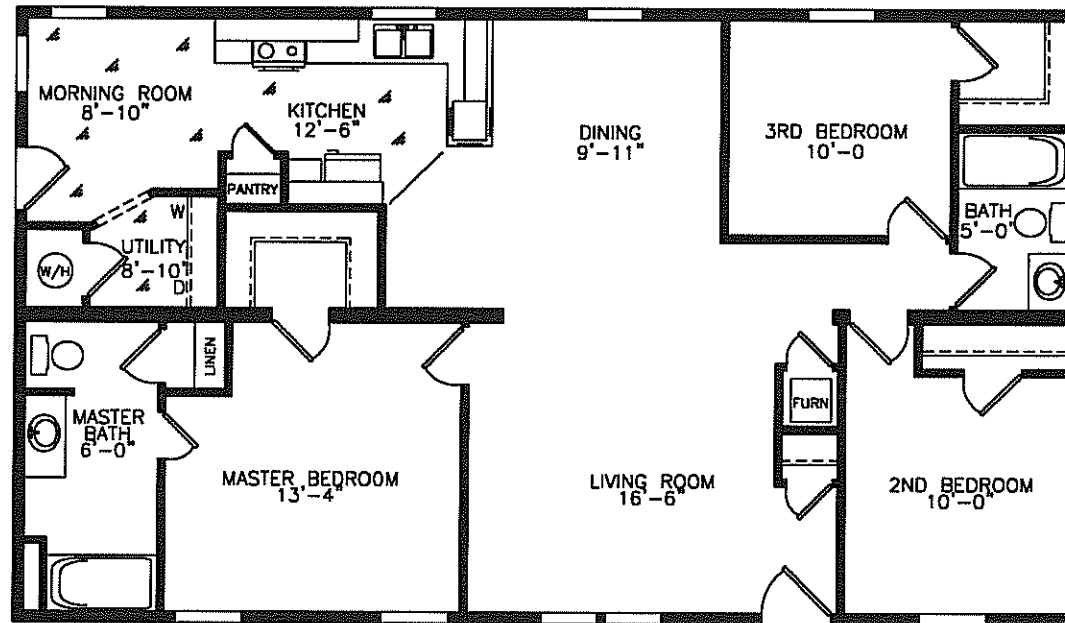

# MAGNOLIA ELITE SERIES HUD CODE

ELITE 2848-2  
27'-8" X 48' 1330 SQ FT  
3 BEDROOM, 2 BATH