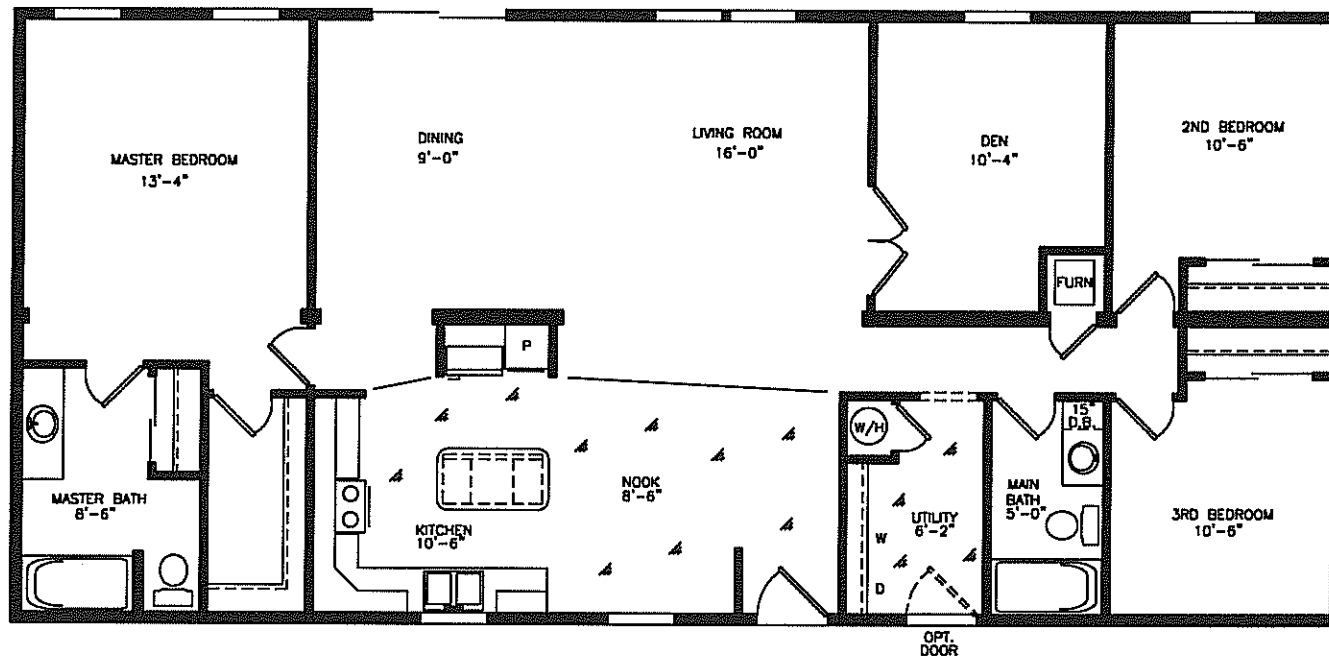

# MAGNOLIA ELITE SERIES HUD CODE

ELITE 2860  
27'-8" X 60' 1662 SQ FT  
3 BEDROOM, 2 BATH, DEN