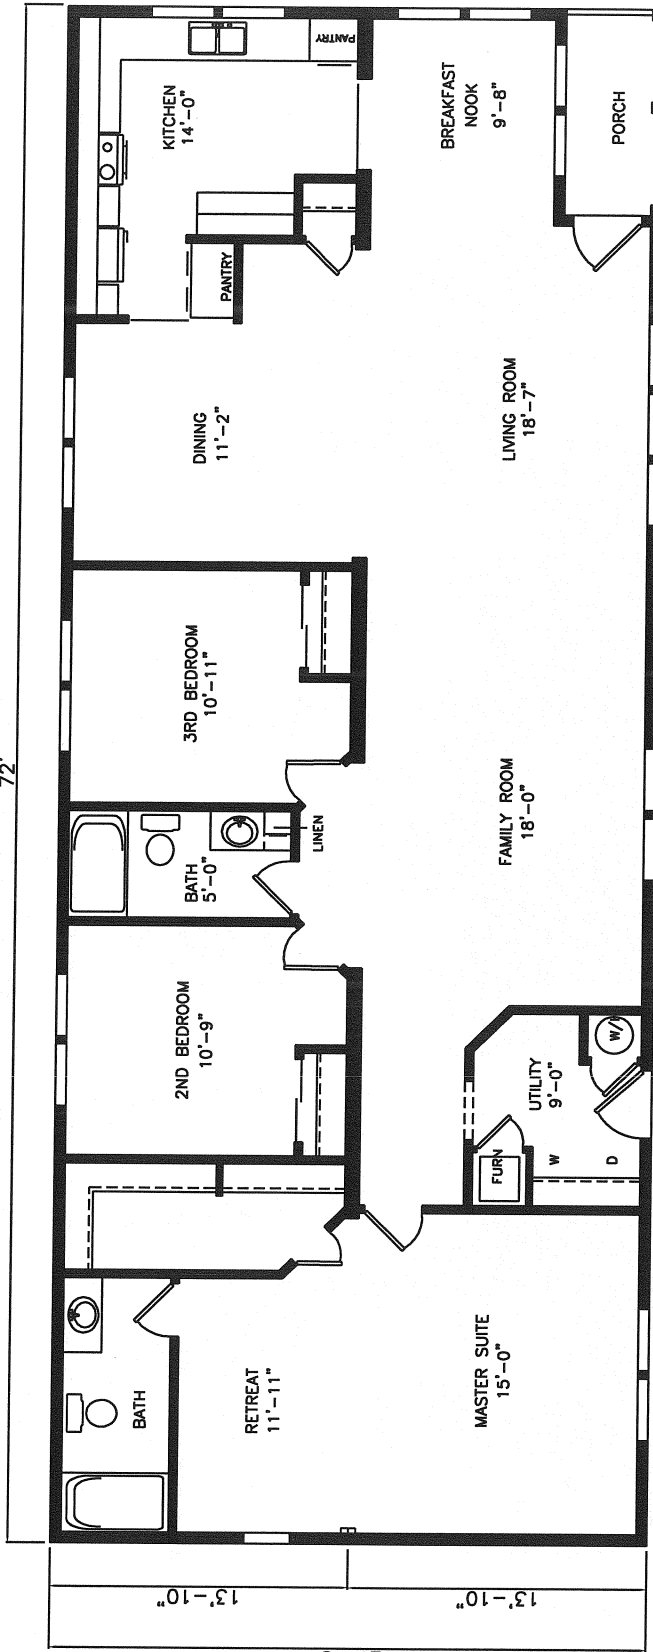

72'

OPT. MASTER BATH

FB-MJ 2872
 28' X 72' 1962 SQ. FT.
 THREE BEDROOM, TWO BATHS
 FAMILY ROOM