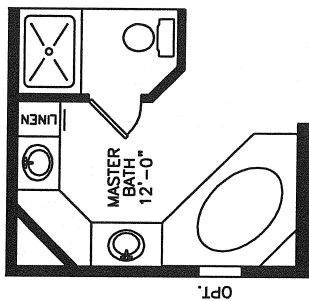

72'

OPT. MASTER BATH

FB-MJ 2872
 28' X 72' 1962 SQ. FT.
 THREE BEDROOM, TWO BATHS
 FAMILY ROOM