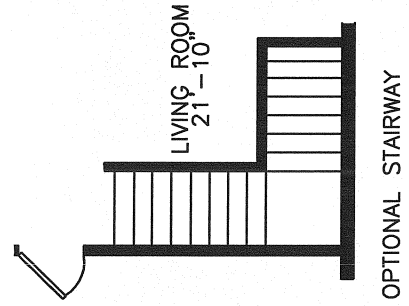

72'

13'-10"

13'-10"

27'-8"

FB-MJ 872-D
 28' x 72' 1994 SQ. FT.
 THREE BEDROOM, TWO BATHS
 MORNING ROOM

MASTER BEDROOM 15'-4"
 W/OPTION BATH

OPT.