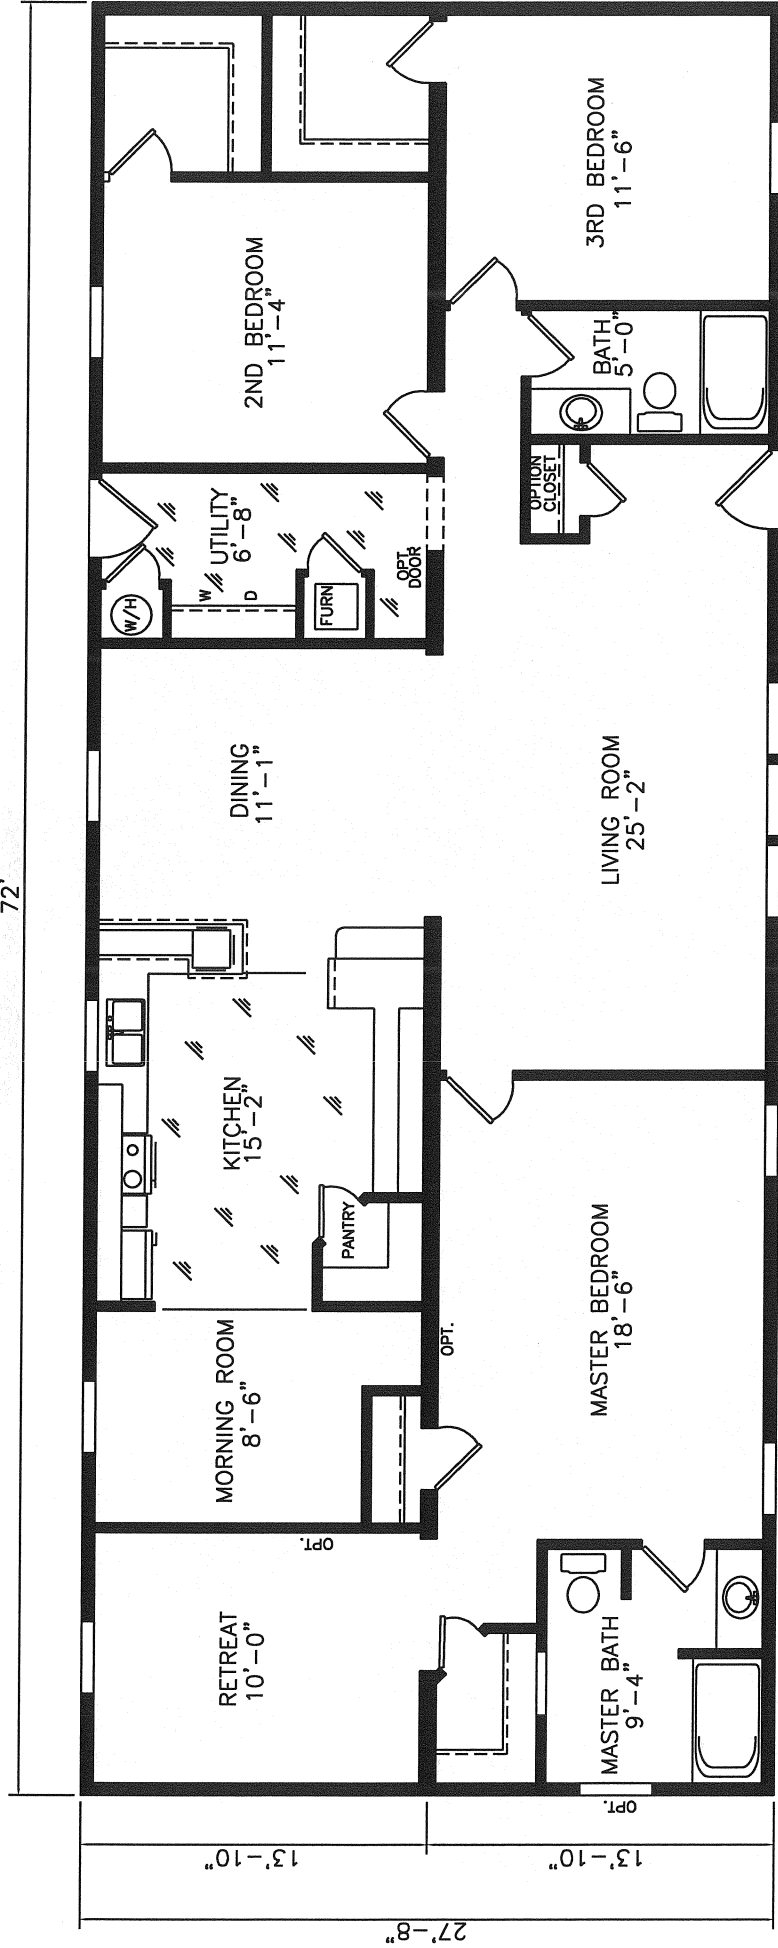

72'

13'-10"

13'-10"

27'-8"

FB-MJ 872-D
 28' x 72' 1994 SQ. FT.
 THREE BEDROOM, TWO BATHS
 MORNING ROOM

MASTER BEDROOM 15'-4"
 W/OPTION BATH

OPT.