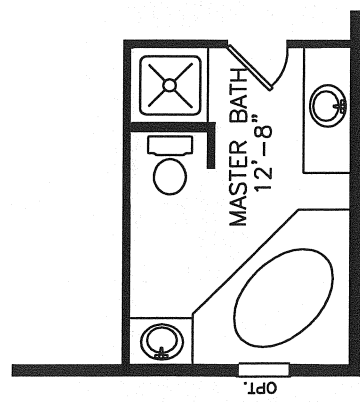

72'

13'-10"

13'-10"

27'-8"

FB-MJ 872-D
 28' x 72' 1994 SQ. FT.
 THREE BEDROOM, TWO BATHS
 MORNING ROOM

MASTER BEDROOM 15'-4"
 W/OPTION BATH

OPT.