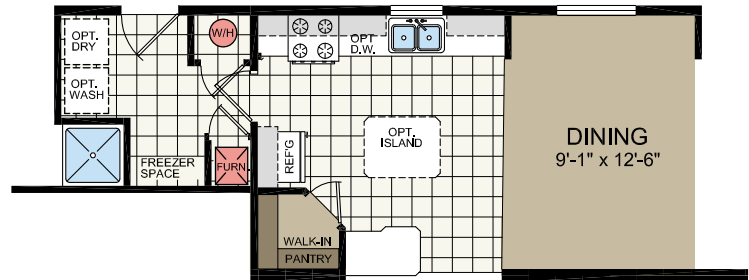

BRIARWOOD

MODEL 256
26'-8" x 56'
3 bed-2 bath
1493 sq.ft.

Shown with Optional Exterior and Site-built Porch

OPTIONAL MASTER BATH WITH REAR ENTRY

OPTIONAL KITCHEN AND DINING AREA