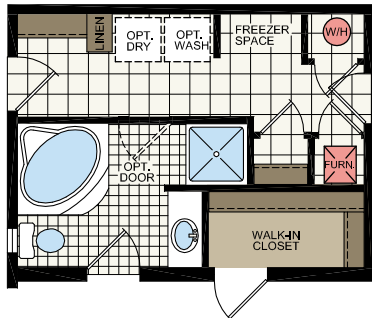

BRIARWOOD

MODEL 256
26'-8" x 56'
3 bed-2 bath
1493 sq.ft.

Shown with Optional Exterior and Site-built Porch

OPTIONAL MASTER BATH WITH REAR ENTRY

OPTIONAL KITCHEN AND DINING AREA