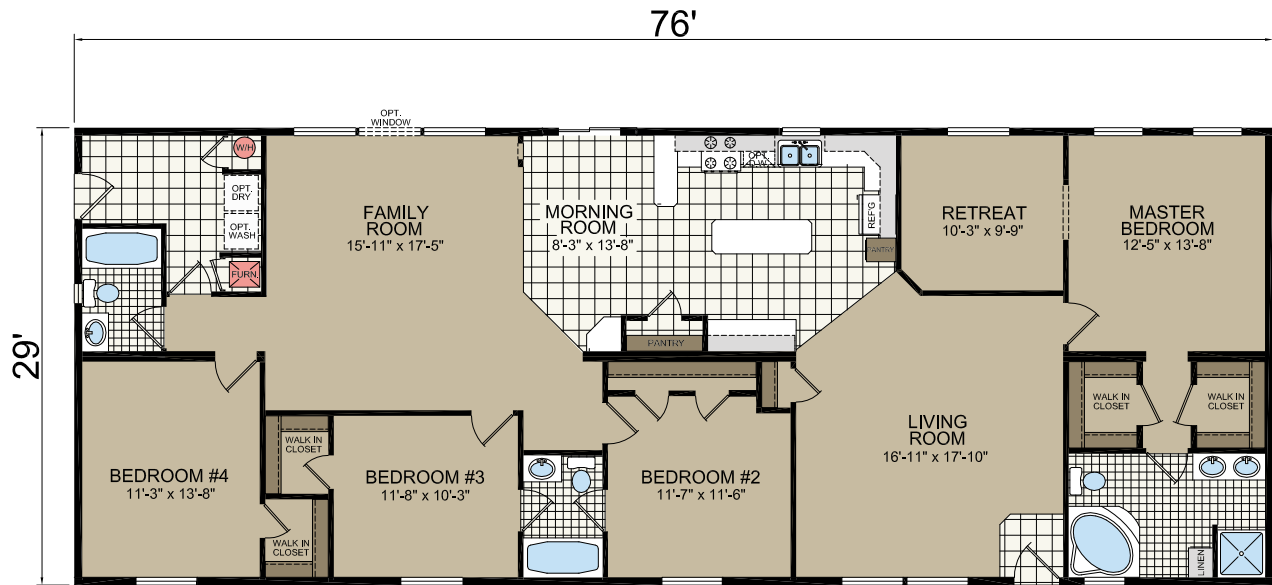

REGENCY

MODEL 834
 29' x 76'
 4 bed-3 bath
 2204 sq.ft.

Shown with Optional Exterior

OPT. SUITE RETREAT