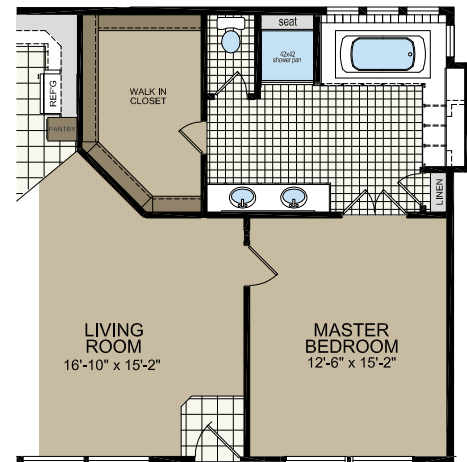

REGENCY

MODEL 834
 29' x 76'
 4 bed-3 bath
 2204 sq.ft.

Shown with Optional Exterior

OPT. SUITE RETREAT