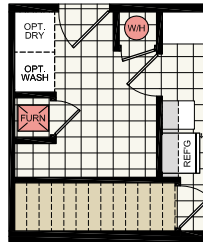

P-130

BARRINGTON

29' x 62'
3 bed-2 bath
1798 sq. ft.

Shown with optional exterior

OPT BASEMENT ENTRY

OPT ULTIMATE KITCHEN