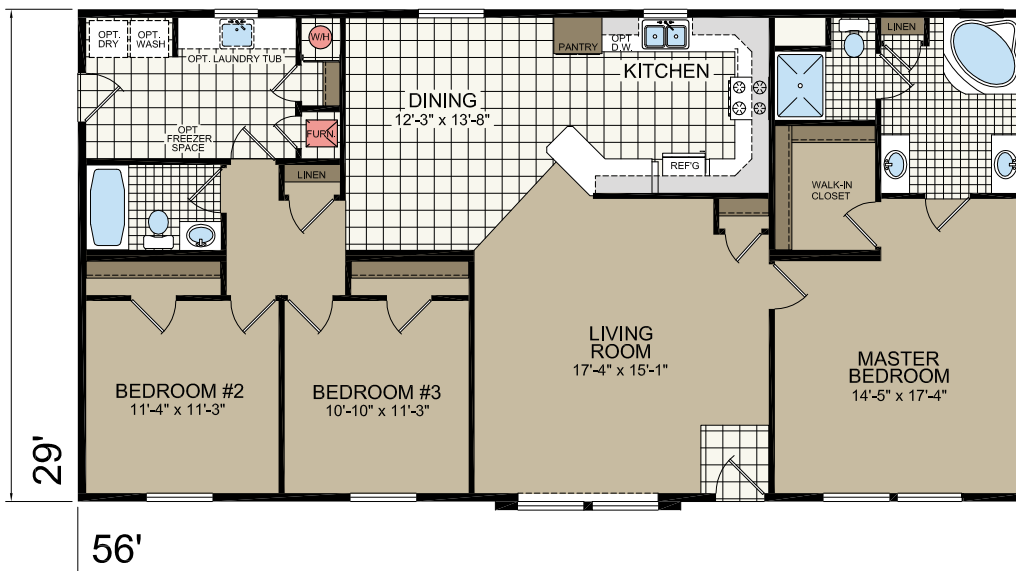

P-656

PEREGRINE

29' x 56'
3 bed-2 bath
1624 sq. ft.

Shown with optional exterior

OPT. BASEMENT ENTRY

29'

56'