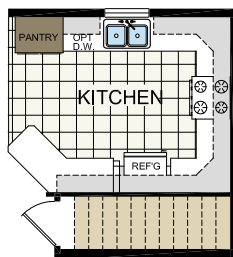

P-656

PEREGRINE

29' x 56'
3 bed-2 bath
1624 sq. ft.

Shown with optional exterior

OPT. BASEMENT ENTRY

29'

56'