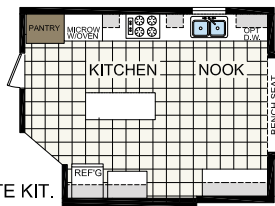

P-657

SATIN WOOD

29' x 68'
3 bed-2 bath
1943 sq. ft.

Shown with optional exterior

OPT SUITE RETREAT

OPT ULTIMATE KIT.