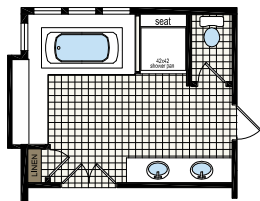

P-657

SATIN WOOD

29' x 68'
3 bed-2 bath
1943 sq. ft.

Shown with optional exterior

OPT SUITE RETREAT

OPT ULTIMATE KIT.