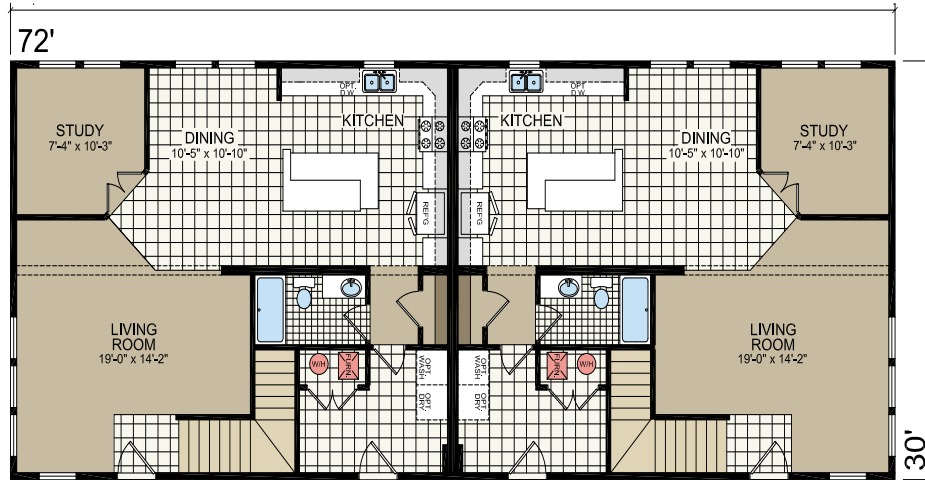

T-40

THE HARTFORD

72' x 30'
 4 bed-3 bath
 2160 sq. ft.
 per unit

Shown with optional exterior

FIRST STORY

SECOND STORY