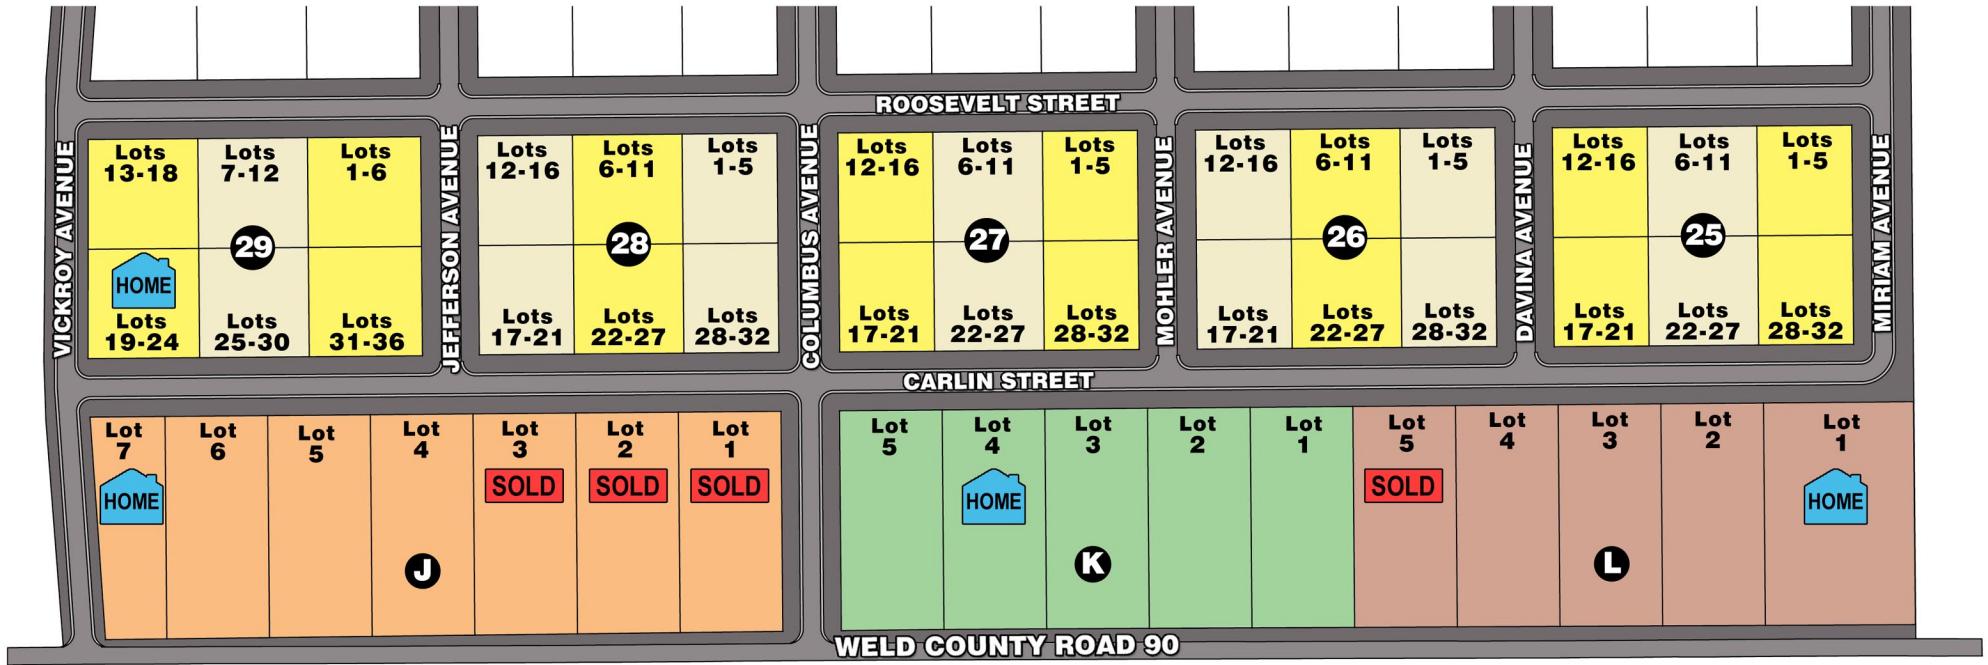

PURCELL TOWNSITE ESTATES

**ALL LOTS
ARE 1 ACRE!**

HWY 85 & PIERCE, CO = 8.5 MILES

GREELEY, CO = 22 MILES

FORT COLLINS, CO = 31 MILES

CHEYENNE, WY = 44 MILES

Premier Community Homes, Ltd.
"Where Life's Memories Are Made"
www.coloradofactorymodulars.com