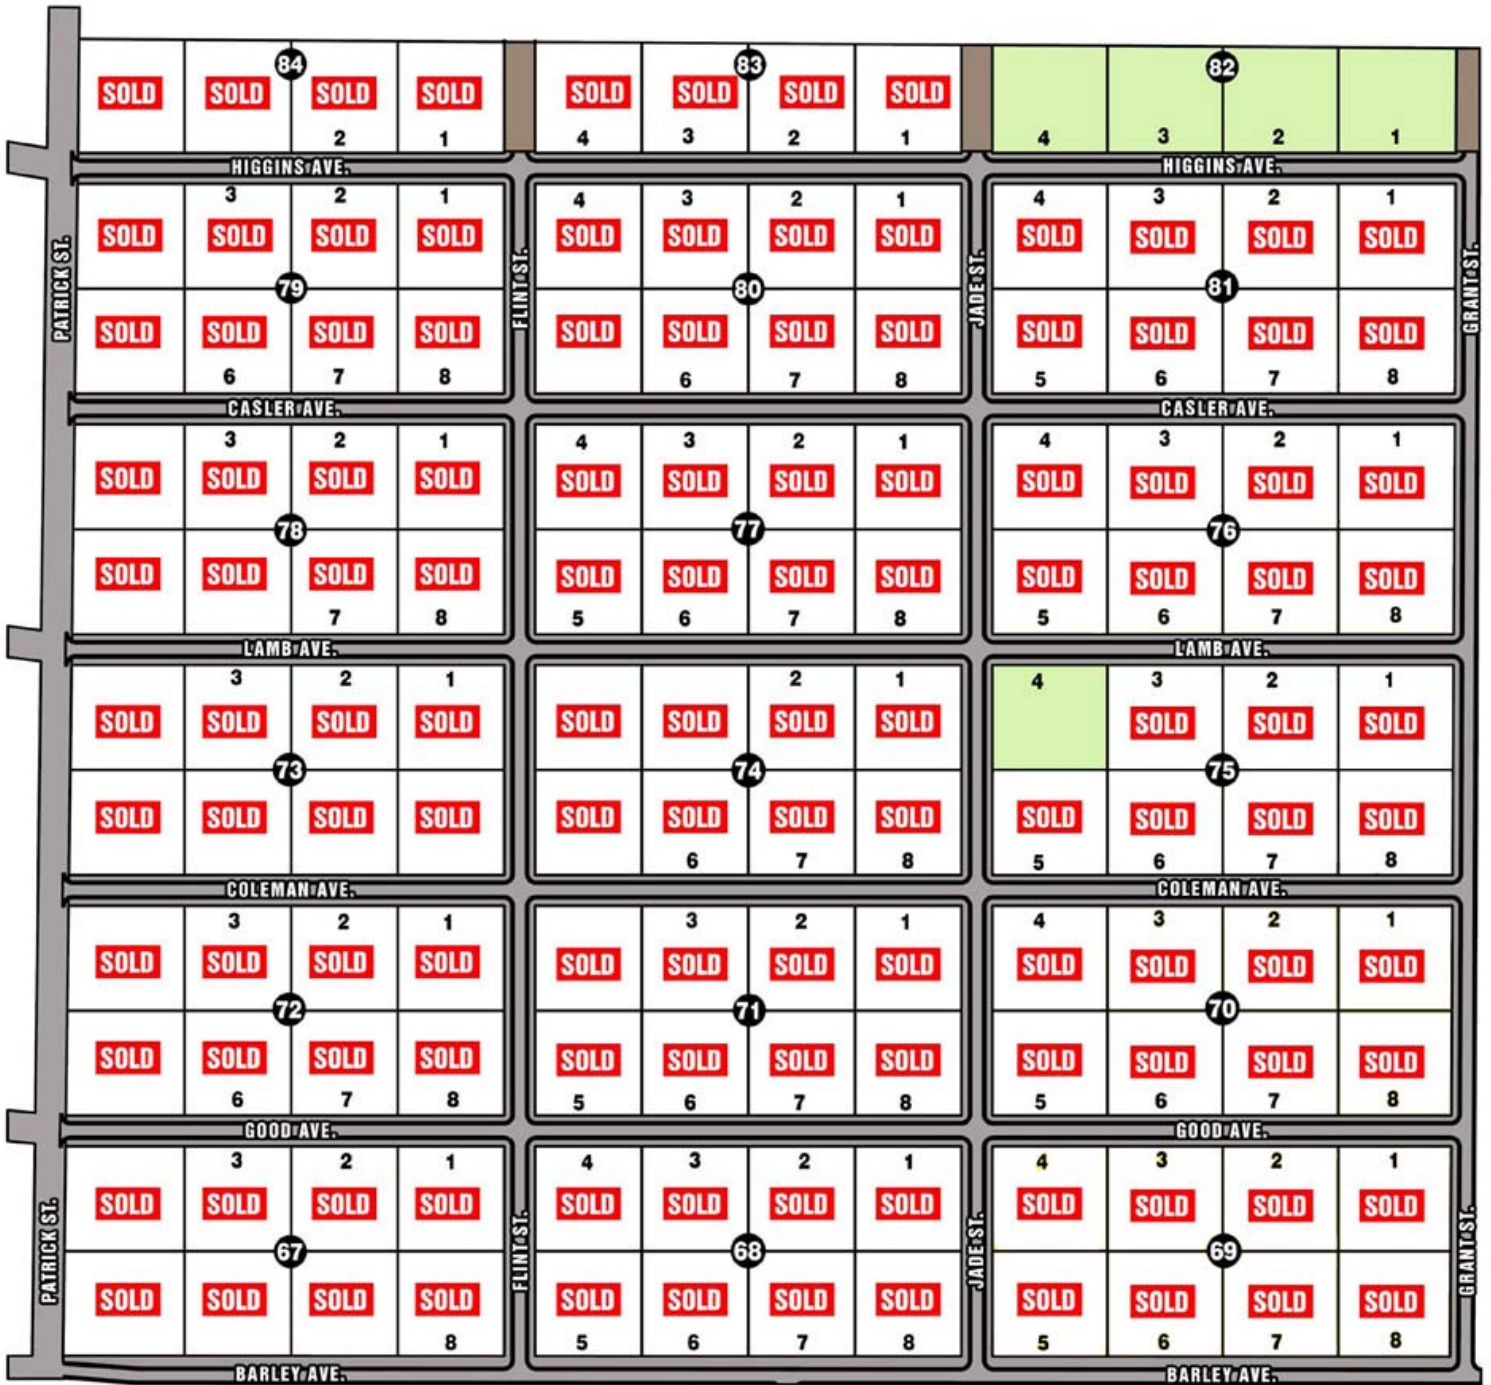

# SIERRA VISTA ESTATES

Premier Community Homes, Ltd.  
*"Where Life's Memories Are Made"*  
 720-422-3038  
 Jesse Garcia

 CURRENT PHASE  
 FUTURE PHASE