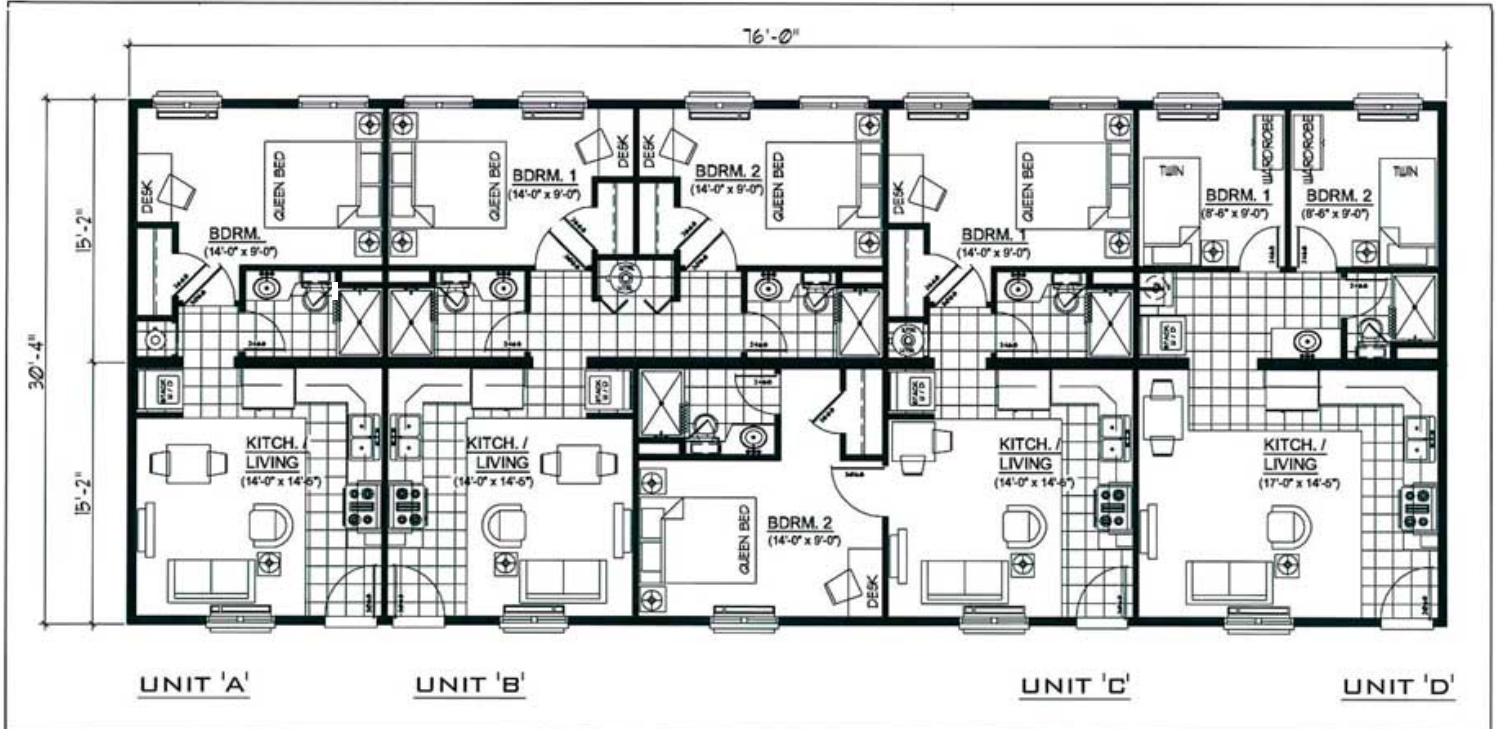

APARTMENTS & WORKFORCE HOUSING

	<p>COLORADO FACTORY MODULARES a division of "Premier Community Homes, Ltd." <i>Where Life's Memories Are Made!</i> 1635 East Layton Drive Englewood, Colorado 80113 Office: (303) 573-0067 Email: jsook@pchomesid.com www.coloradofactorymodulares.com</p>	SHEET NAME: FLOOR PLAN (76 FT. L)	DATE: 01 DEC 2011	SHEET NO: AMC 3276 CUSTOM APARTMENT
		MODEL: MODEL AMC 3276 CUSTOM APARTMENT	REVISION: -	SCALE: (17 x 11 SHT.) = N.T.S. (11 x 8 1/2 SHT.) = N.T.S.