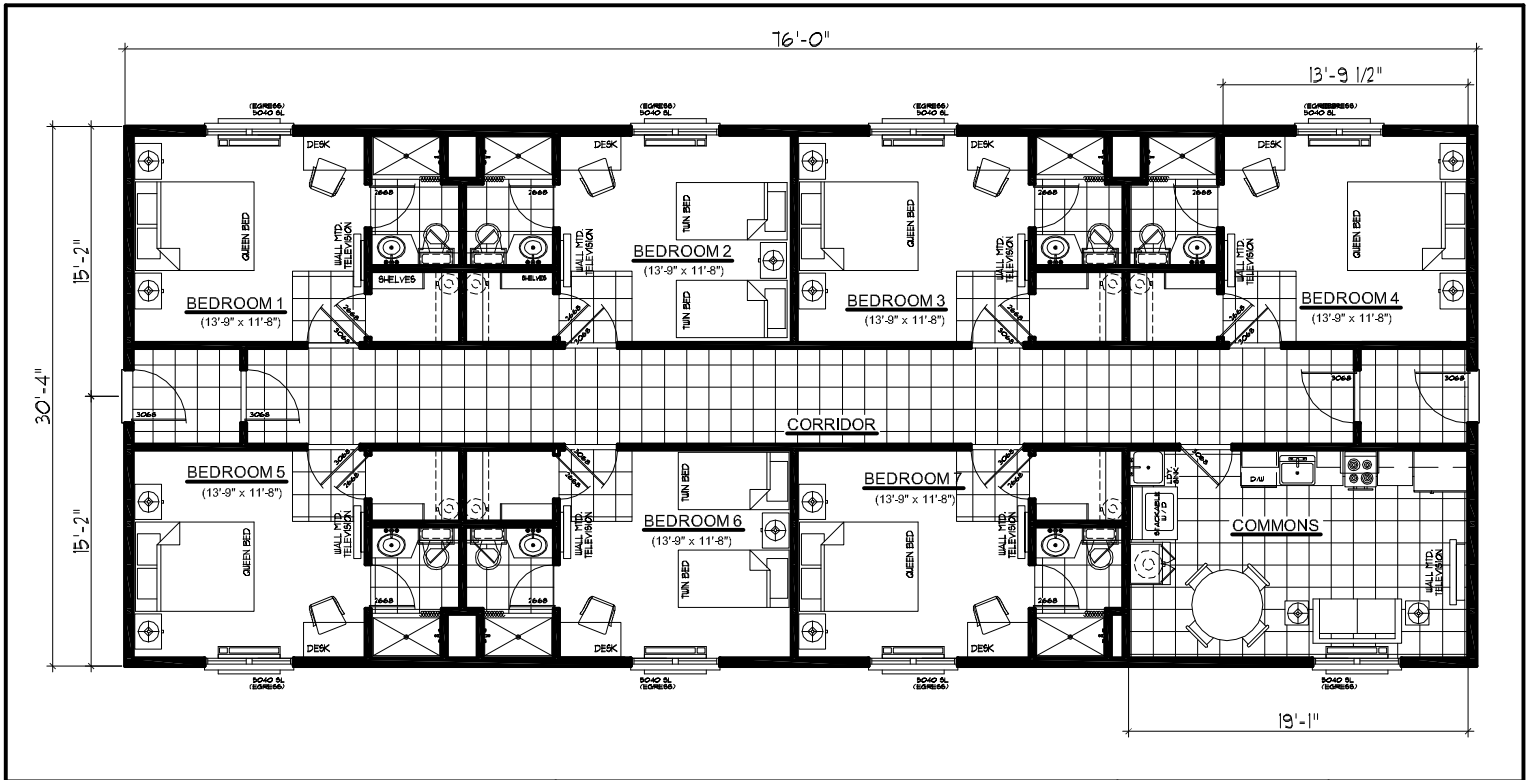

APARTMENTS & WORKFORCE HOUSING

COLORADO FACTORY MODULARS

a division of "Premier Community Homes, Ltd."

Where Life's Memories Are Made!

1635 East Layton Drive

Englewood, Colorado 80113

Office: (303) 573-0067

Email: jscot@pohomesltd.com

www.coloradofactorymodulars.com

MODEL:

**CUSTOM CHM 3276
CENTER HALL MODULAR
HOTEL**

DATE:

17 OCT 11

REVISED:

18 OCT 11

SHEET NO.:

**CUSTOM
CHM
3276**

A 1