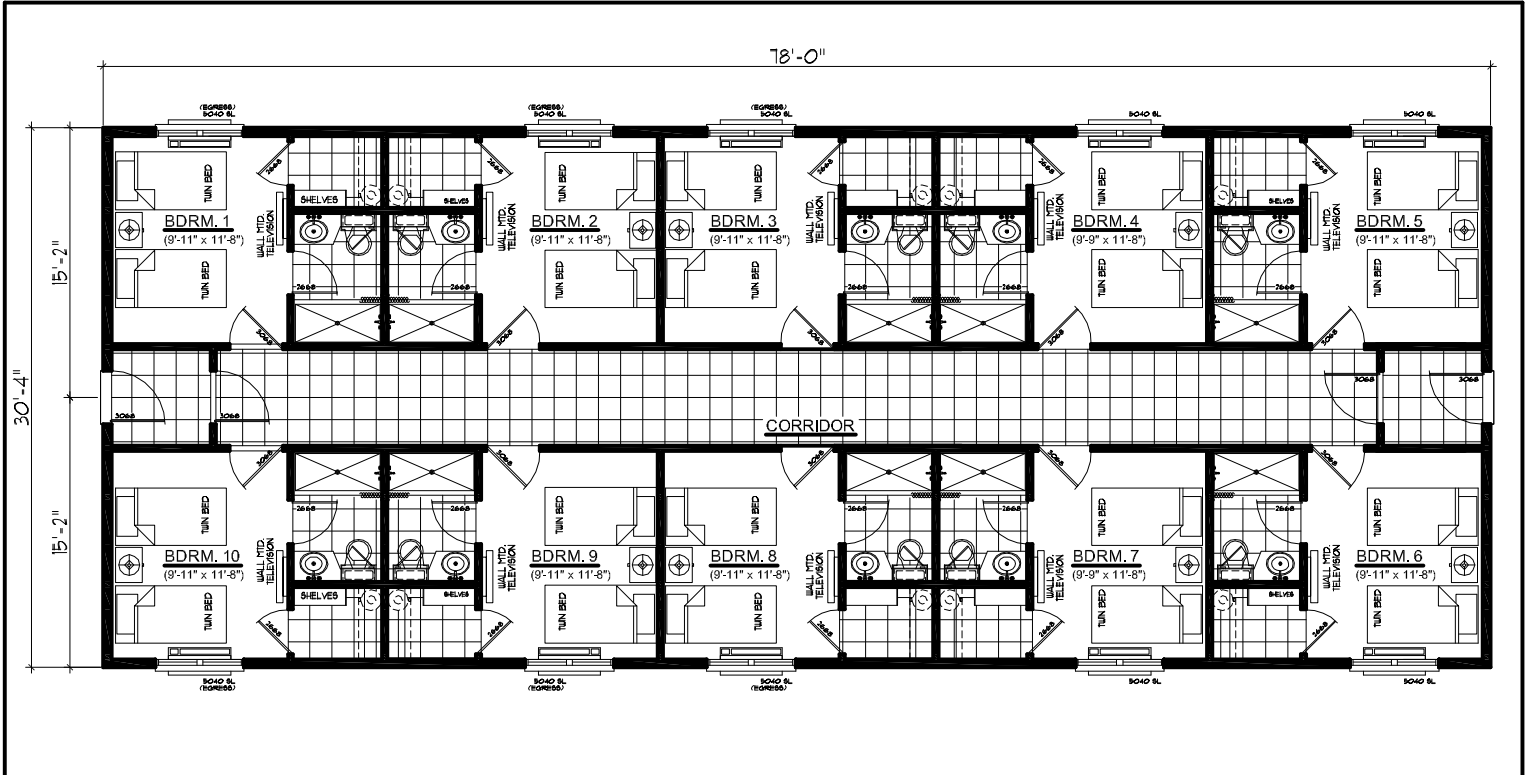

APARTMENTS & WORKFORCE HOUSING

COLORADO FACTORY MODULARS

a division of "Premier Community Homes, Ltd."

Where Life's Memories Are Made!

MODEL:

CUSTOM 3278 CHM

DATE: 15 DEC 11

REVISED: 15 DEC 11

SHEET NO.:

**CUSTOM
3278 CHM**

A1