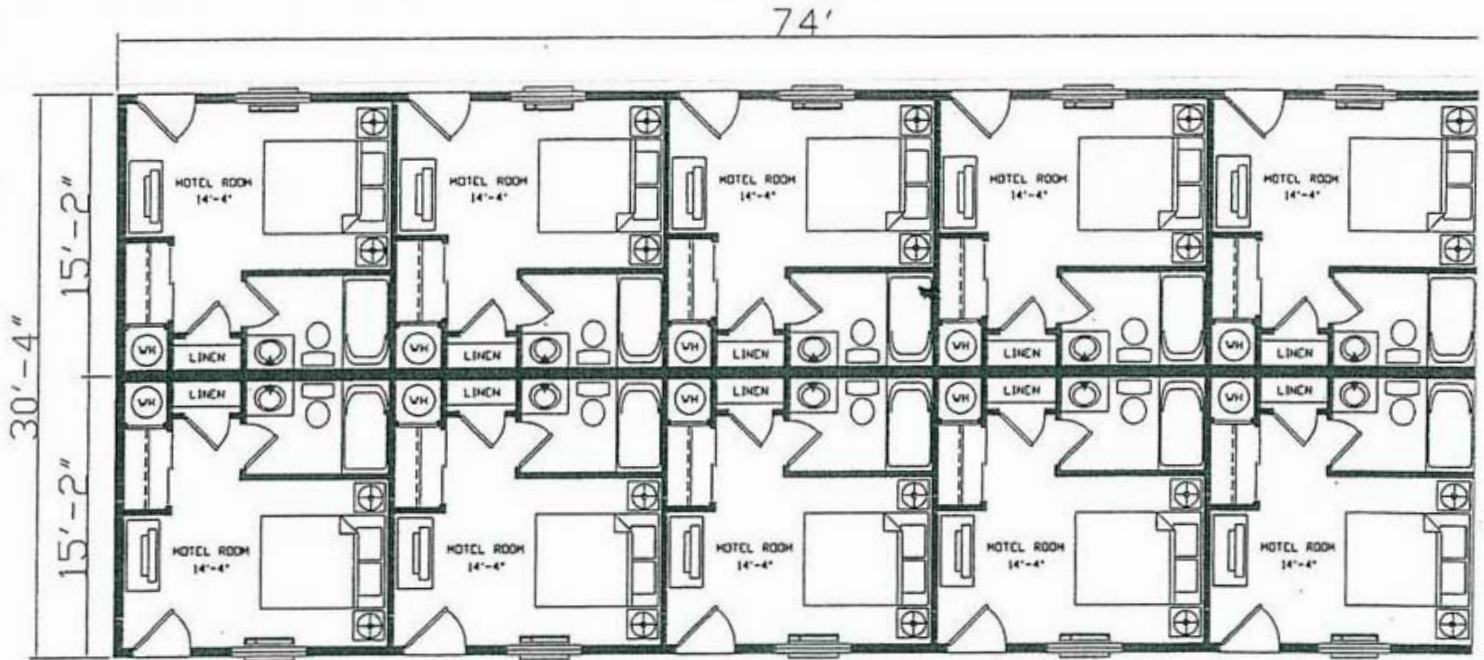

MOTELS & WORKFORCE HOUSING

32' WIDE DOUBLE SECTION MOTEL/ MAN-CAMP (R-1/R-2 IBC Code)

MODEL # MU3274

MODEL # MU3260

Lowest Possible Factory Price

WWW.COLORADOFACORYMODULARES.COM

Call: (303) 573-0067