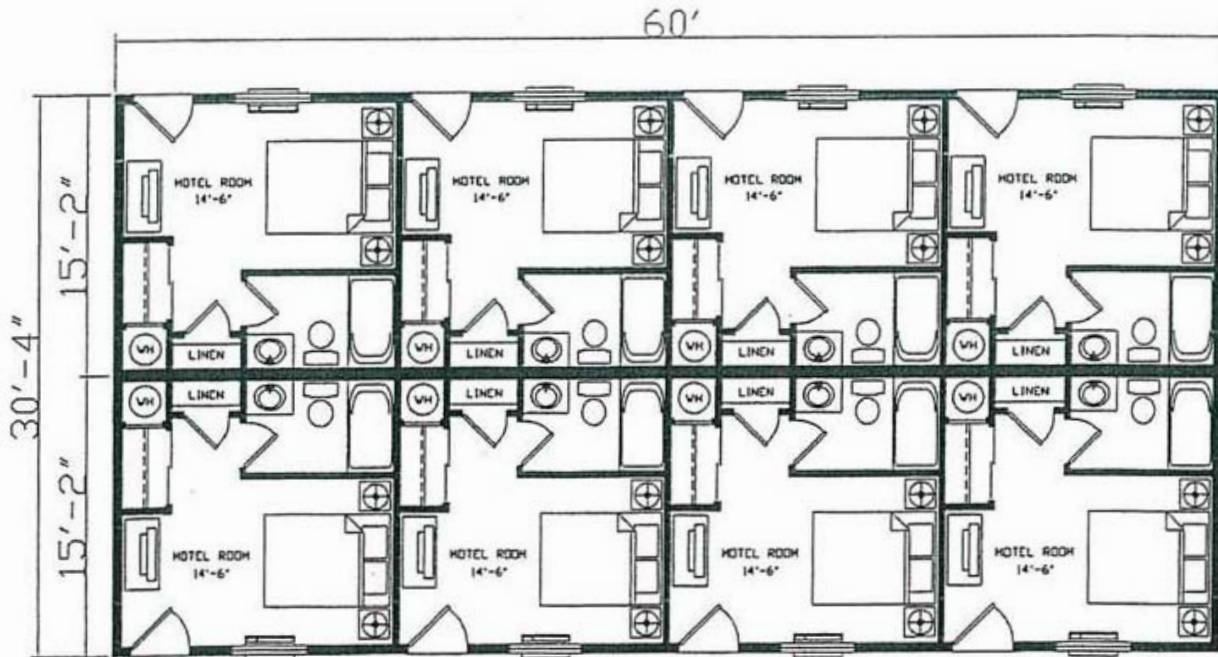

MOTELS & WORKFORCE HOUSING

32' WIDE DOUBLE SECTION MOTEL/ MAN-CAMP (R-1/R-2 IBC Code)

MODEL # MU3274

MODEL # MU3260

Lowest Possible Factory Price

WWW.COLORADOFACORYMODULARES.COM

Call: (303) 573-0067