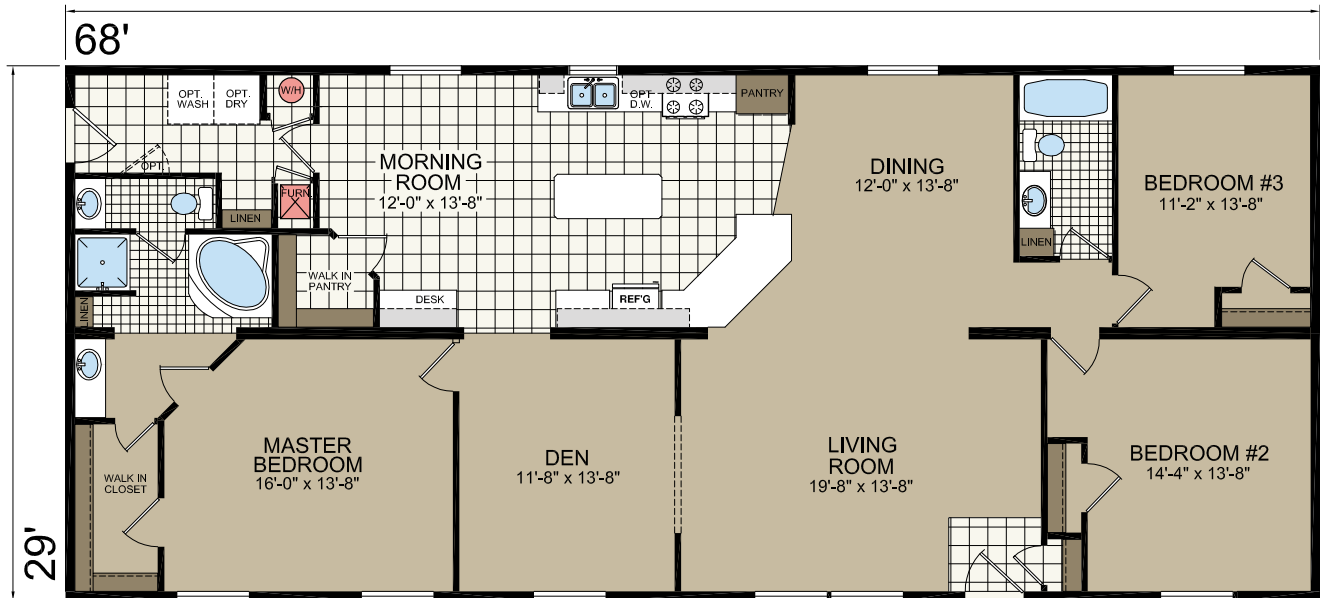

# DURANGO

MODEL 283  
29' x 68'  
3 bed-2 bath  
1972 sq.ft.

Shown with Optional Elevation, Site-built Porch and Garage by Others

OPT. BEDROOM