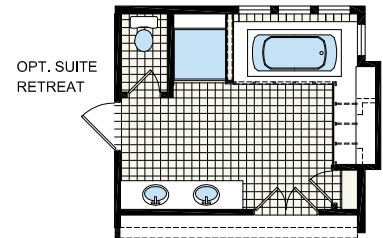

MONTANA

MODEL 353

29' x 76'

3 bed-2 bath

2204 sq.ft.

76'-0"

29'-0"