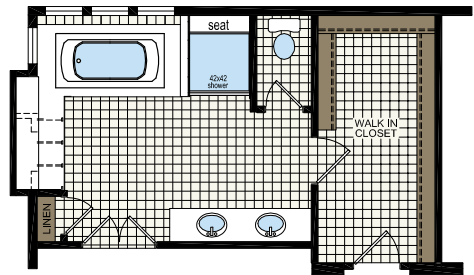

# ALPINE

MODEL 853  
29' x 70'  
3 bed-2 bath  
2030 sq. ft.

Shown with Optional Exterior

OPT. SUITE RETREAT