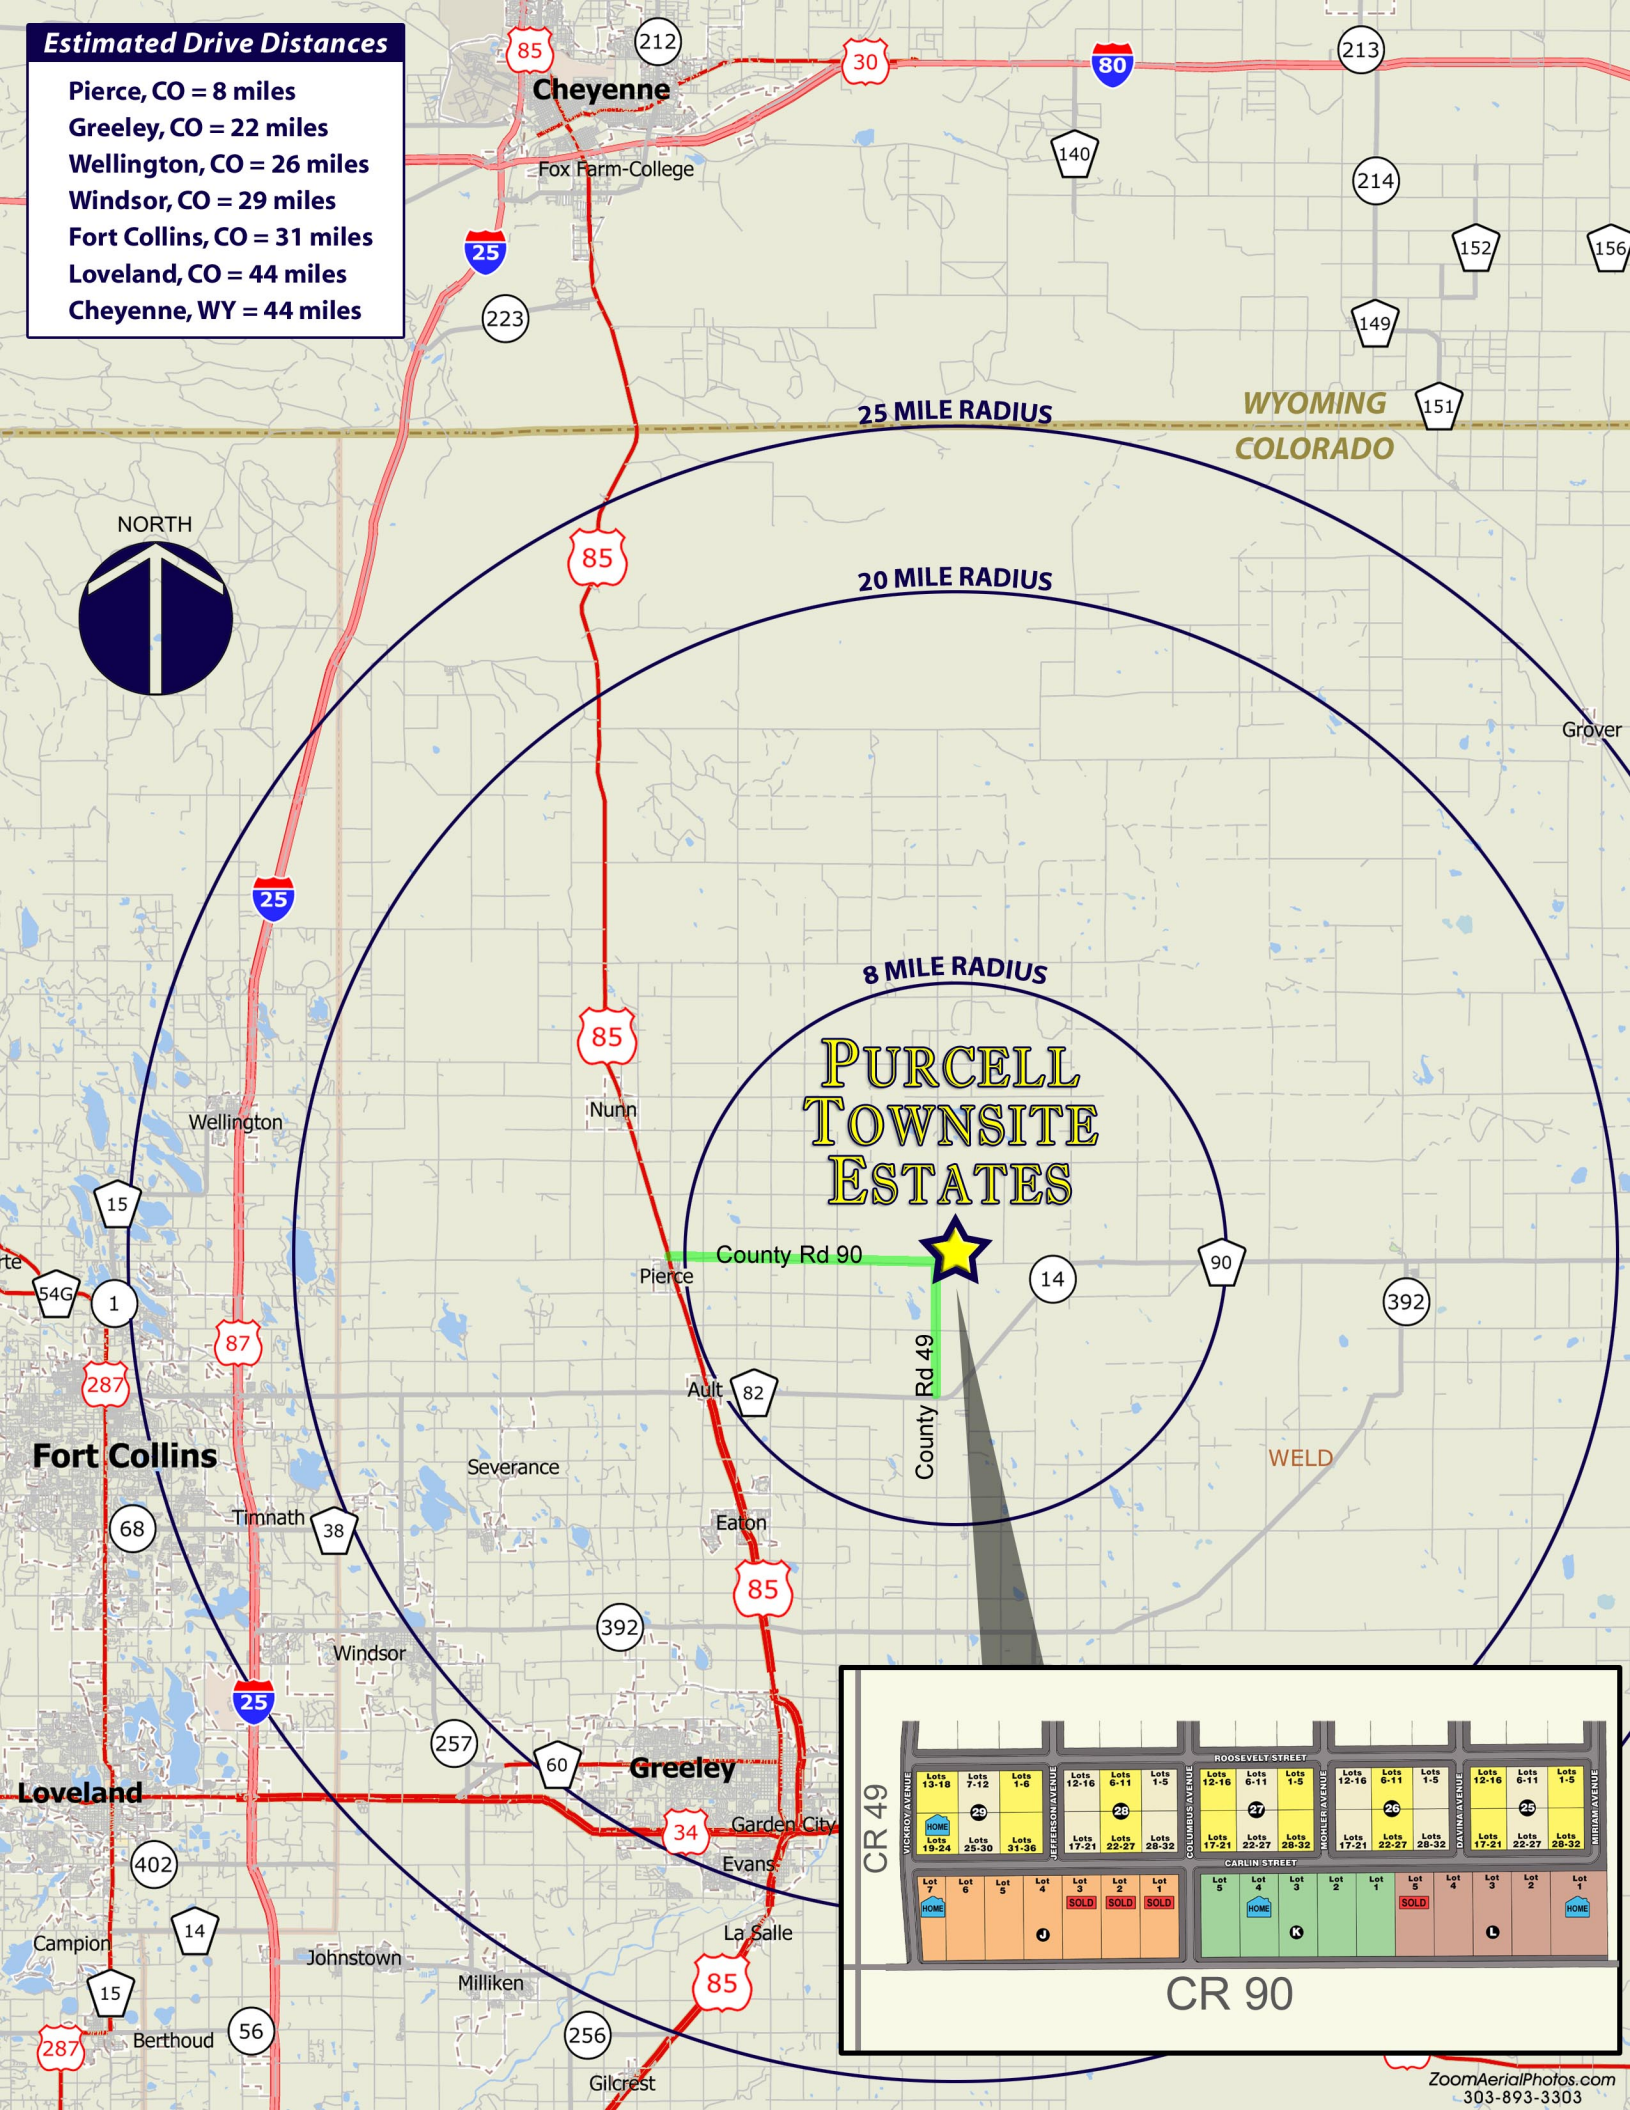

Estimated Drive Distances

- Pierce, CO = 8 miles
- Greeley, CO = 22 miles
- Wellington, CO = 26 miles
- Windsor, CO = 29 miles
- Fort Collins, CO = 31 miles
- Loveland, CO = 44 miles
- Cheyenne, WY = 44 miles

**PURCELL
TOWNSITE
ESTATES**