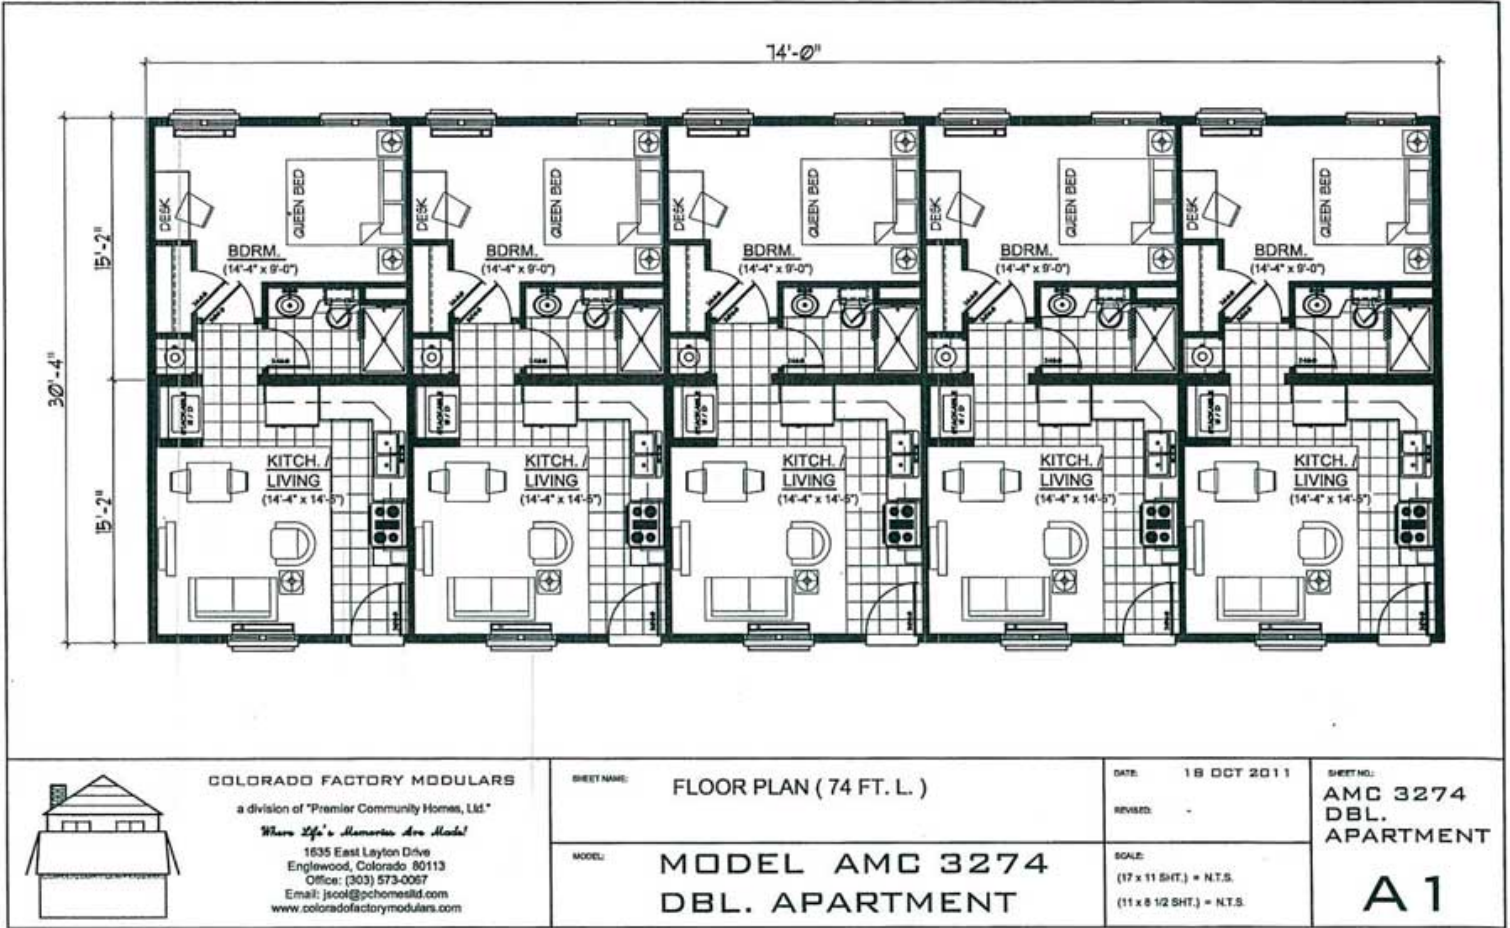

APARTMENTS & WORKFORCE HOUSING

COLORADO FACTORY MODULARS
a division of "Premier Community Homes, Ltd."
Where Life's Memories Are Made!
1635 East Layton Drive
Englewood, Colorado 80113
Office: (303) 573-0067
Email: jscot@pchomesltd.com
www.coloradofactorymodulars.com

SHEET NAME: FLOOR PLAN (74 FT. L.)

DATE: 18 OCT 2011

SHEET NO.: AMC 3274
DBL.
APARTMENT

MODEL: MODEL AMC 3274
DBL. APARTMENT

SCALE:
(17 x 11 SHT.) = N.T.S.
(11 x 8 1/2 SHT.) = N.T.S.

A1