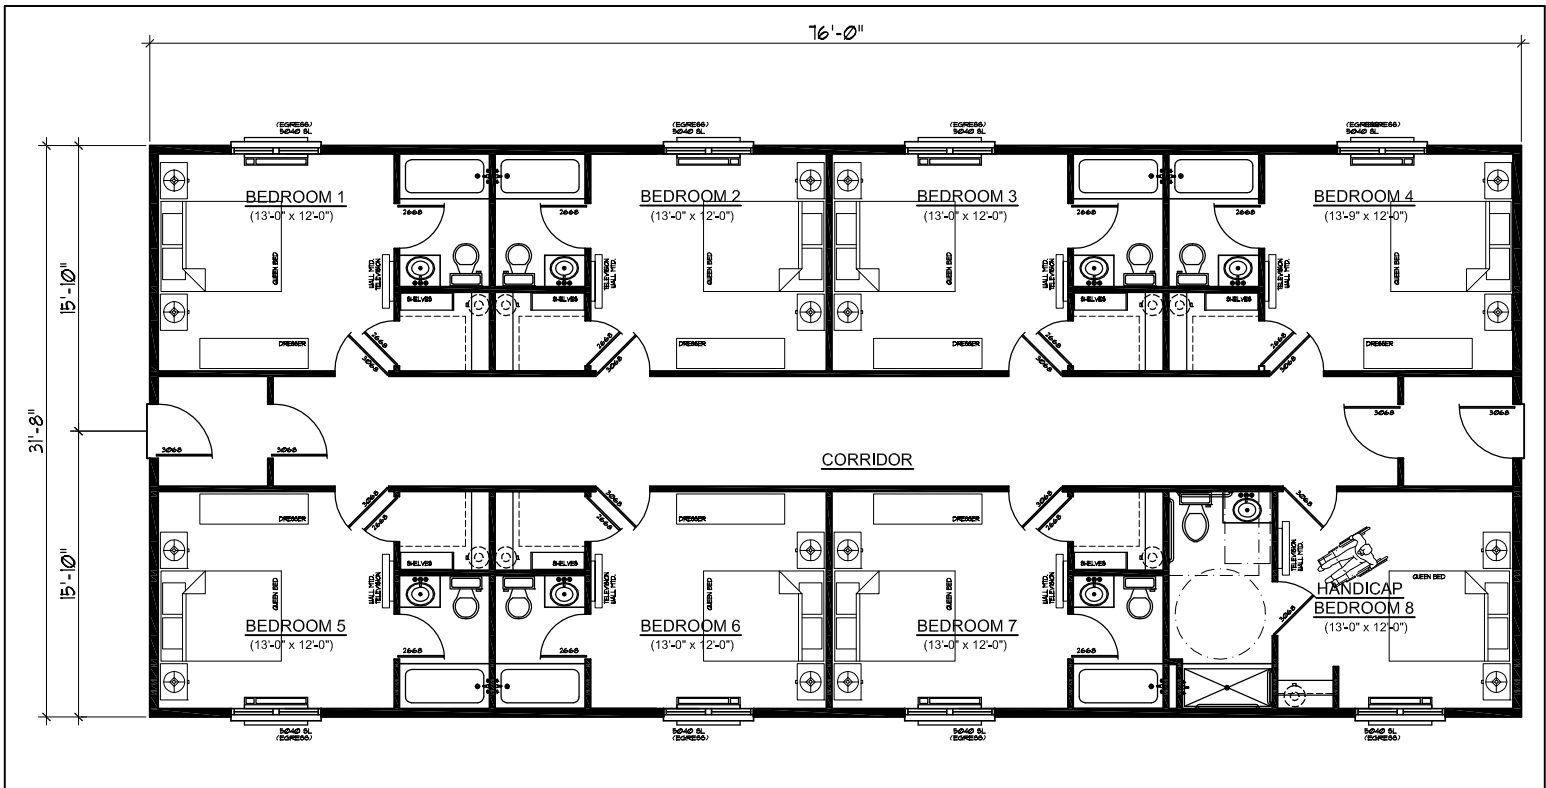

APARTMENTS & WORKFORCE HOUSING

COLORADO FACTORY MODULARS
a division of "Premier Community Homes, Ltd."
Where Life's Memories Are Made!
1635 East Layton Drive
Englewood, Colorado 80113
Office: (303) 573-0067
Email: jscot@pchomesltd.com
www.coloradofactorymodulars.com

MODEL:
MODEL NO. CHM 3276
CENTER HALL MODULAR
HOTEL

DATE: 28 SEP 2011
REVISED: -

SHEET NO:
CHM
3276
A 1