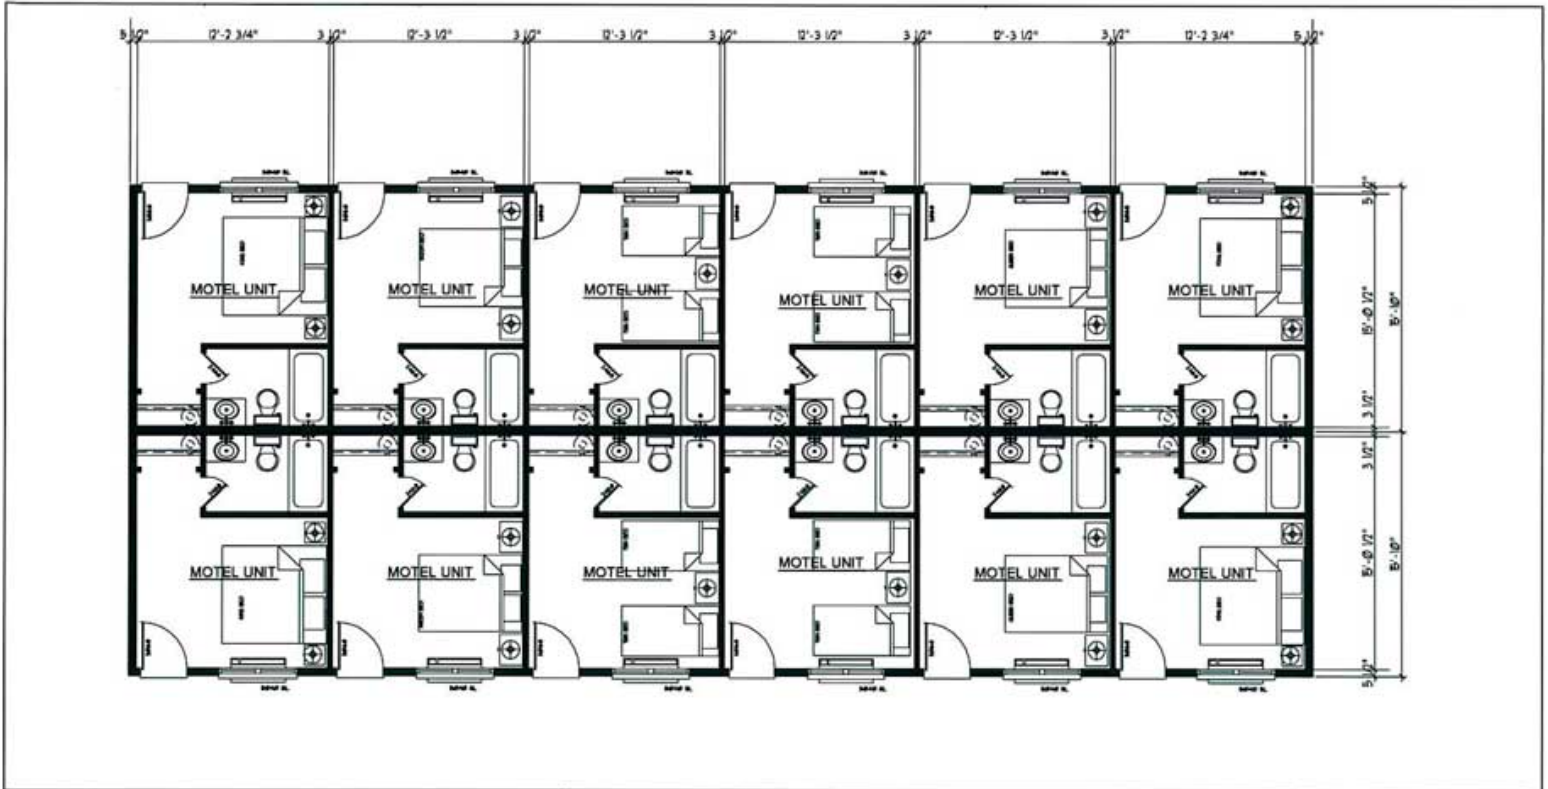

MOTELS & WORKFORCE HOUSING

COLORADO FACTORY MODULARS
a division of "Premier Community Homes, Ltd."
Where Life's Memories Are Made!
1636 East Layton Drive
Englewood, Colorado 80113
Office: (303) 573-0067
Email: jscol@pchomesltd.com
www.coloradofactorymodulars.com

SHEET NAME: **FLOOR PLAN (76 FT. L)**
GROSS FLOOR AREA = 2,407 S.F.

MODEL: **MODEL NO. MU3276**
DOUBLE BACK-TO-BACK

DATE: 20 APR 11
REVISED: 21 APR 11
17 SEP 11
19 SEP 11

SCALE:
(17 x 11 SHT.) = N.T.S.
(11 x 8 1/2 SHT.) = N.T.S.

SHEET NO:
MU
3276
A 1