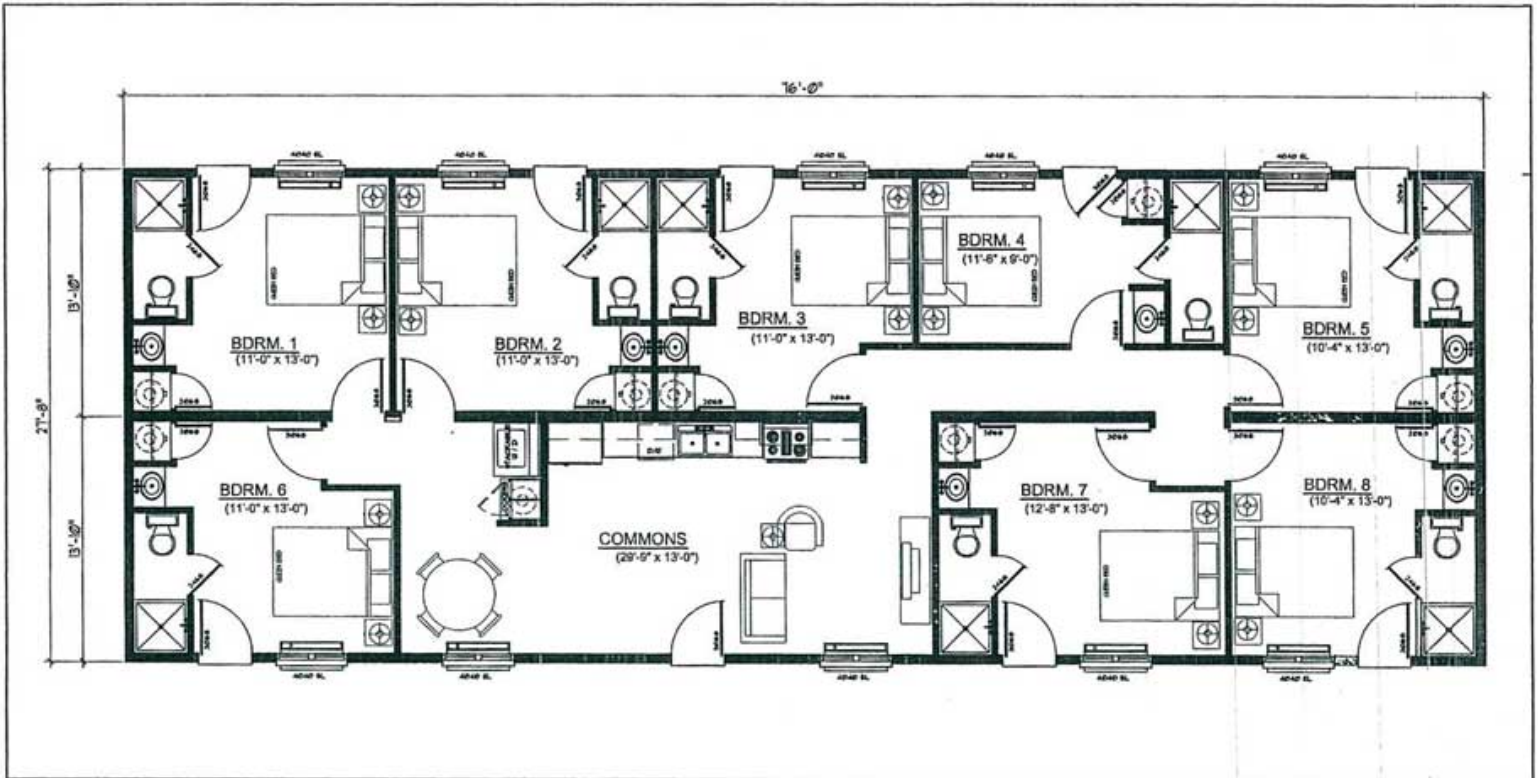

WORKFORCE HOUSING, HOTELS & APARTMENTS

COLORADO FACTORY MODULARS
a division of "Premier Community Homes, Ltd."
Where Life's Memories Are Made!
1635 East Layton Drive
Englewood, Colorado 80113
Office: (303) 573-0067
Email: jscoc@pchomesltd.com
www.coloradofactorymodular.com

SHEET NAME: **FLOOR PLAN (76 FT. L.)**
GROSS FLOOR AREA = 2,103 S.F.

MODEL: **MODEL MC 2876**
'MAN CAMP' 8

DATE: **06 SEP 11**

REVISED: -

SCALE:
(17 x 11 SHT.) = N.T.S.
(11 x 8 1/2 SHT.) = N.T.S.

SHEET NO.
2876
A1