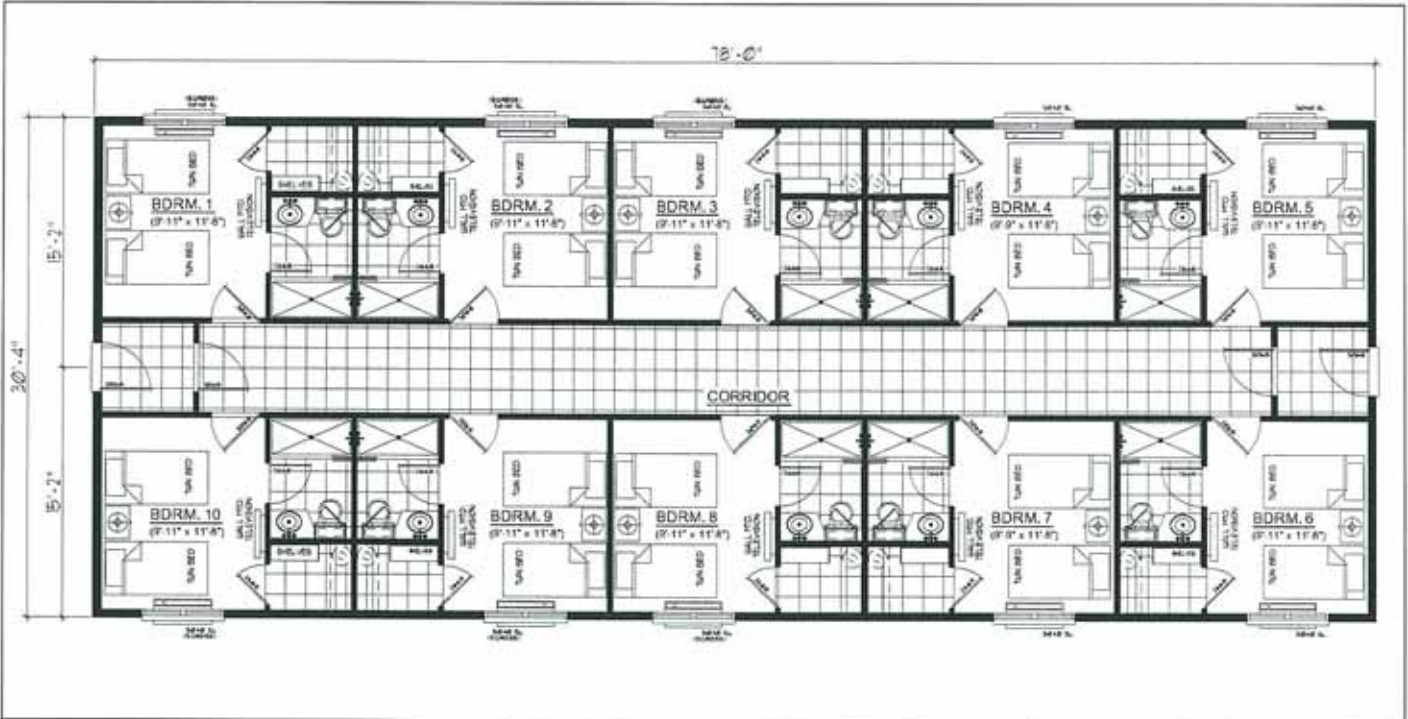

WORKFORCE HOUSING, HOTELS & APARTMENTS

 <p>COLORADO FACTORY MODULARS a division of "Premier Community Homes, Ltd." <i>Where Life's Moments Are Made!</i> 1635 East Layton Drive Englewood, Colorado 80113 Office: (303) 573-0067 Email: jpcol@pchomesltd.com www.coloradofactorymodulars.com</p>	MODEL	DATE	15 DEC 11	THIS IS A
	CUSTOM 3278 CHM	MADE	15 DEC 11	CUSTOM 3278 CHM
				A1